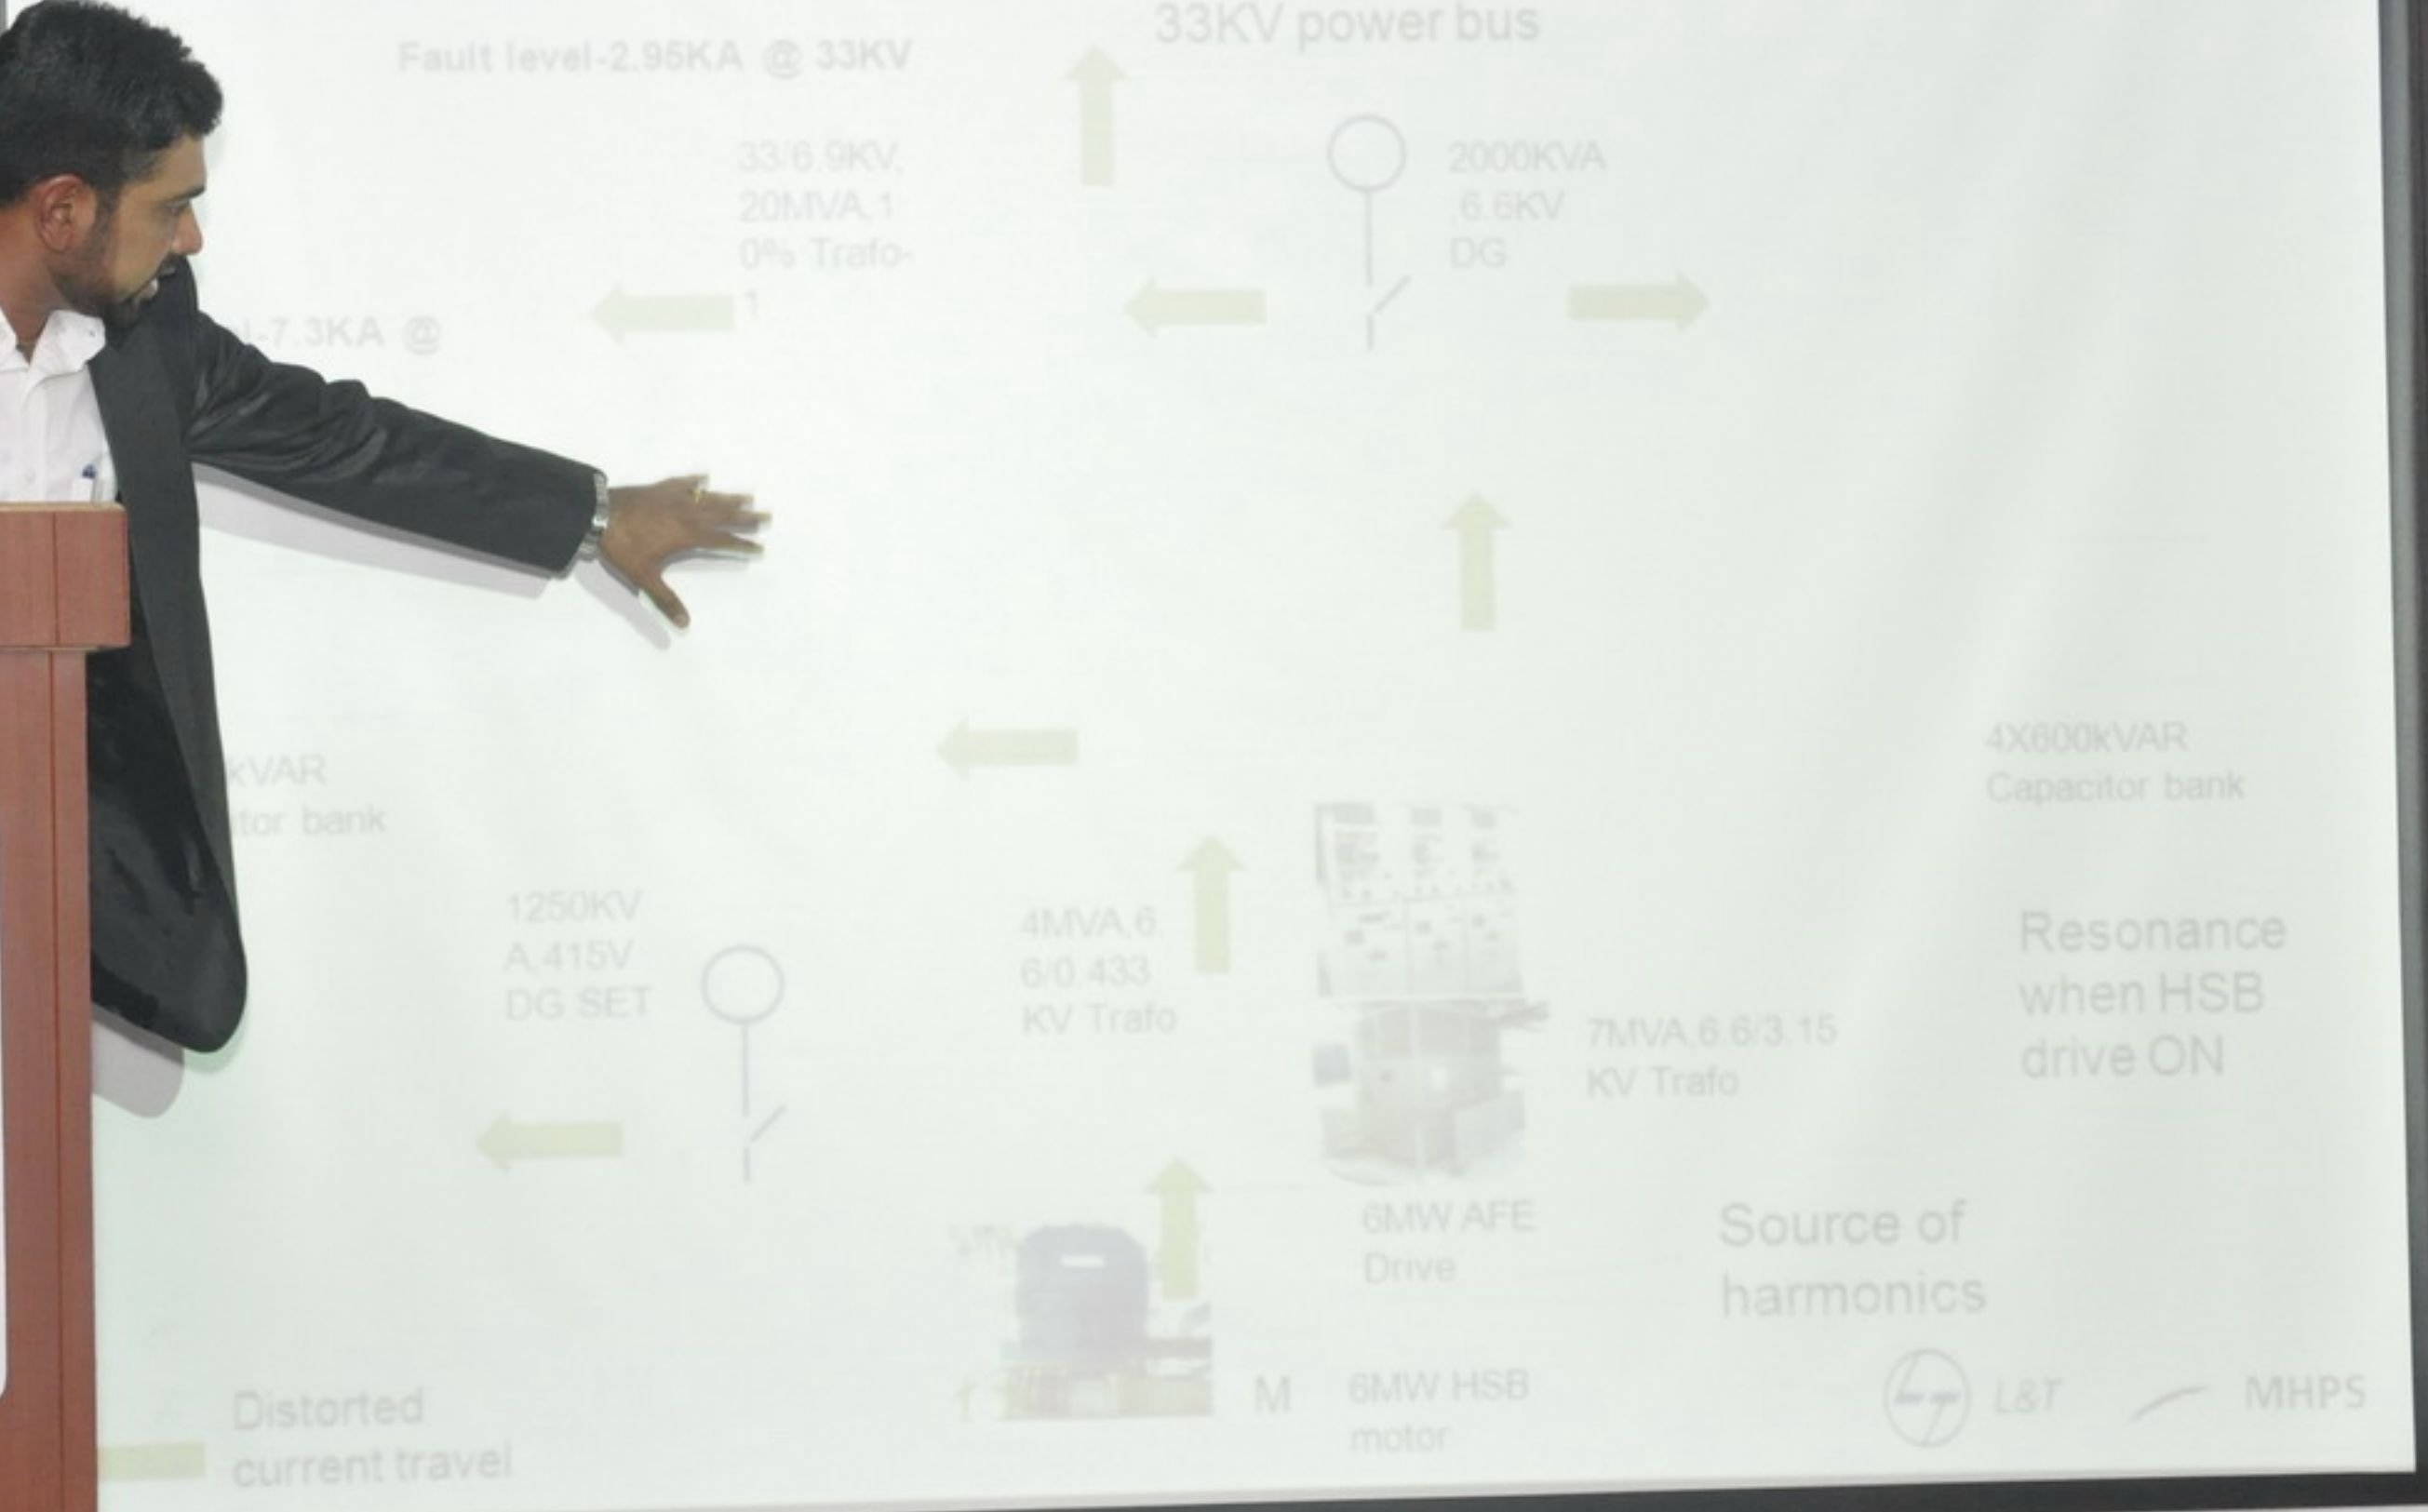

The Institution of Engineers (India)

Belapur Local Centre

AN INTERACTIVE WORKSHOP
ON 'HARMONICS AND POWER QUALITY'
Power Quality -
Address:

ASIA
POWER
QUALITY
INITIATIVE
INTERACTIVE
WORKSHOP ON
HARMONICS AND
POWER QUALITY (PQ)
Building C

International Copper
Association India
Since 1997

PROF (DR)B.E.KUSHARE

The

Drive power flow scheme

The Institut

The Institution of Engineers
(India)
Belapur Local Centre

The Institution of Engineers
(India)
Belapur Local Centre